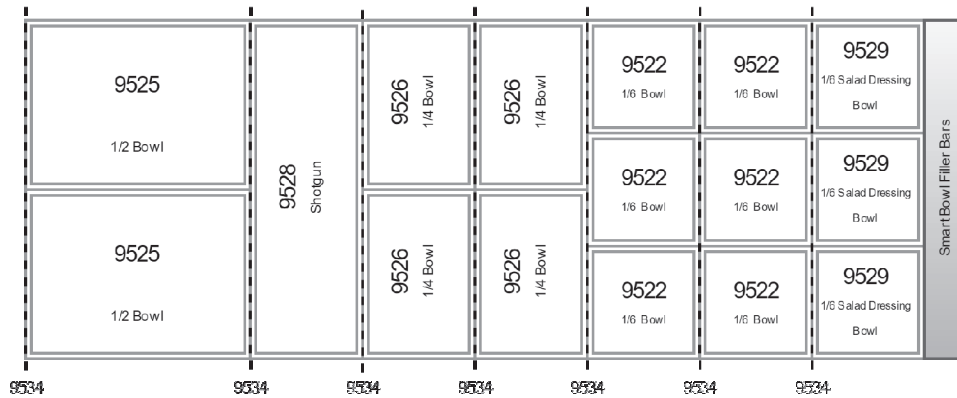

5 WELL - SUGGESTED LAYOUT FOR SMART BOWLS

*All bowls are available in 6" depths

9535
Cross Support Bar

SETUP INCLUDES:

Qty	Item #	Description	Dimensions
8	9522	Smart Bowl 1/6th Size	6.35" x 6.7" x 3"
3	9523	Smart Bowl 1/3rd Size	12.7" x 6.7" x 3"
1	9524	Smart Bowl 2/3rd Size	12.7" x 13.4" x 3"
4	9526	Smart Bowl 1/4th Size	6.35" x 10.05" x 3"
1	9528	Smart Bowl Shotgun	6.35" x 20.1" x 3"
3	9529	Smart Bowl 1/6 th Salad Dressing	6.35" x 6.7" x 6"
8	9534	Support Bar	20 7/8" x 1/2"
1	9535	Cross Support	13 1/16" x 1/2"
1		Smart Bowl Filler Bars	Varies per manufacturer. Please indicate Manufacturer & Model Number when ordering.

4 WELL - SUGGESTED LAYOUT FOR SMART BOWLS

*All bowls are available in 6" depths

SETUP INCLUDES:

Qty	Item #	Description	Dimensions
1	9527	Smart Bowl Full Size	12.7" x 20.1" x 3"
4	9526	Smart Bowl 1/4th Size	6.35" x 10.05" x 3"
3	9523	Smart Bowl 1/3rd Size	12.7" x 6.7" x 3"
3	9522	Smart Bowl 1/6th Size	6.35" x 6.7" x 3"
3	9529	Smart Bowl 1/6 th Salad Dressing	6.35" x 6.7" x 6"
6	9534	Support Bar	20 7/8" x 1/2"
1		Smart Bowl Filler Bars	Varies per manufacturer. Please indicate Manufacturer & Model Number when ordering.

4 WELL - SUGGESTED LAYOUT FOR SMART BOWLS

*All bowls are available in 6" depths

SETUP INCLUDES:

Qty	Item #	Description	Dimensions
6	9522	Smart Bowl 1/6th Size	6.35" x 6.7" x 3"
2	9525	Smart Bowl 1/2 Size	12.7" x 10.05" x 3"
4	9526	Smart Bowl 1/4th Size	6.35" x 10.05" x 3"
1	9528	Smart Bowl Shotgun	6.35" x 20.1" x 3"
3	9529	Smart Bowl 1/6 th Salad Dressing	6.35" x 6.7" x 6"
7	9534	Support Bar	20 7/8" x 1/2"
1		Smart Bowl Filler Bars	Varies per manufacturer. Please indicate Manufacturer & Model Number when ordering.