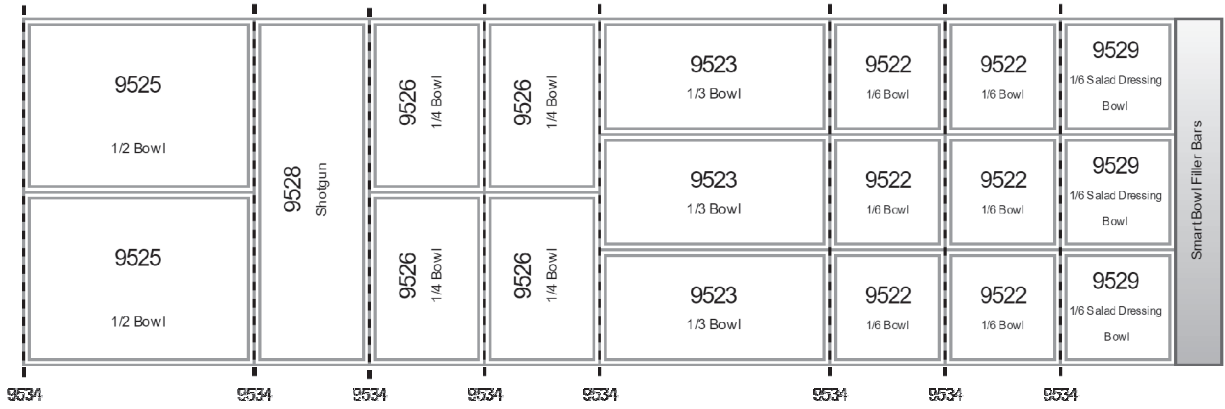

Smart Bowls

Example Layouts for 3 Pan, 4 Pan, & 5 Pan Wells

Layouts are for illustration purposes. All Smart Bowl layouts are available on all NSF-7 & Non NSF-7 Mechanical Cold Wells*.

5 WELL - SUGGESTED LAYOUT FOR SMART BOWLS

*All bowls are available in 6" depths

SETUP INCLUDES:

Qty	Item #	Description	Dimensions
6	9522	Smart Bowl 1/6 Size	6.35" x 6.7" x 3"
3	9523	Smart Bowl 1/3 Size	12.7" x 6.7" x 3"
6	9526	Smart Bowl 1/4 Size	6.35" x 10.05" x 3"
1	9527	Smart Bowl Full Size	12.7" x 20.1" x 3"
3	9529	Smart Bowl 1/6 Salad Dressing	6.35" x 6.7" x 6"
8	9534	Support Bar	20 7/8" x 1/2"
1		Smart Bowl Filler Bars	Varies per manufacturer. Please indicate Manufacturer & Model Number when ordering.

5 WELL - SUGGESTED LAYOUT FOR SMART BOWLS

*All bowls are available in 6" depths

SETUP INCLUDES:

Qty	Item #	Description	Dimensions
6	9522	Smart Bowl 1/6th Size	6.35" x 6.7" x 3"
3	9523	Smart Bowl 1/3rd Size	12.7" x 6.7" x 3"
2	9525	Smart Bowl 1/2 Size	12.7" x 10.05" x 3"
4	9526	Smart Bowl 1/4th Size	6.35" x 10.05" x 3"
1	9528	Smart Bowl Shotgun	6.35" x 20.1" x 3"
3	9529	Smart Bowl 1/6 th Salad Dressing	6.35" x 6.7" x 6"
8	9534	Support Bar	20 7/8" x 1/2"
1		Smart Bowl Filler Bars	Varies per manufacturer. Please indicate Manufacturer & Model Number when ordering.