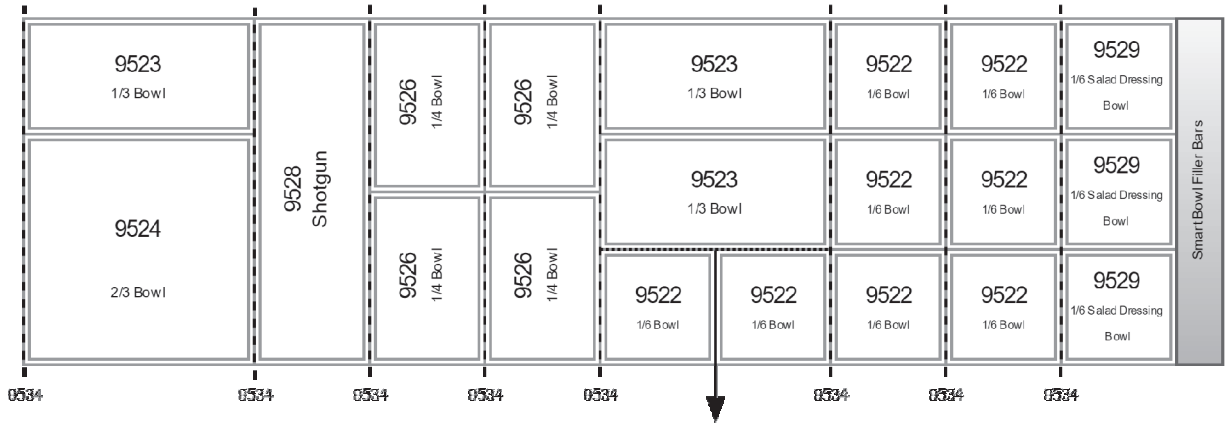

*All bowls are available in 6" depths

SETUP INCLUDES:

Qty	Item #	Description	Dimensions
6	9522	Smart Bowl 1/6 Size	6.35" x 6.7" x 3"
3	9523	Smart Bowl 1/3 Size	12.7" x 6.7" x 3"
6	9526	Smart Bowl 1/4 Size	6.35" x 10.05" x 3"
1	9527	Smart Bowl Full Size	12.7" x 20.1" x 3"
3	9529	Smart Bowl 1/6 Salad Dressing	6.35" x 6.7" x 6"
8	9534	Support Bar	20 7/8" x 1/2"
1		Smart Bowl Filler Bars	Varies per manufacturer. Please indicate Manufacturer & Model Number when ordering.

5 WELL - SUGGESTED LAYOUT FOR SMART BOWLS

*All bowls are available in 6" depths

SETUP INCLUDES:

Qty	Item #	Description	Dimensions
6	9522	Smart Bowl 1/6th Size	6.35" x 6.7" x 3"
3	9523	Smart Bowl 1/3rd Size	12.7" x 6.7" x 3"
2	9525	Smart Bowl 1/2 Size	12.7" x 10.05" x 3"
4	9526	Smart Bowl 1/4th Size	6.35" x 10.05" x 3"
1	9528	Smart Bowl Shotgun	6.35" x 20.1" x 3"
3	9529	Smart Bowl 1/6 th Salad Dressing	6.35" x 6.7" x 6"
8	9534	Support Bar	20 7/8" x 1/2"
1		Smart Bowl Filler Bars	Varies per manufacturer. Please indicate Manufacturer & Model Number when ordering.

5 WELL - SUGGESTED LAYOUT FOR SMART BOWLS

*All bowls are available in 6" depths

9535
Cross Support Bar

SETUP INCLUDES:

Qty	Item #	Description	Dimensions
8	9522	Smart Bowl 1/6th Size	6.35" x 6.7" x 3"
3	9523	Smart Bowl 1/3rd Size	12.7" x 6.7" x 3"
1	9524	Smart Bowl 2/3rd Size	12.7" x 13.4" x 3"
4	9526	Smart Bowl 1/4th Size	6.35" x 10.05" x 3"
1	9528	Smart Bowl Shotgun	6.35" x 20.1" x 3"
3	9529	Smart Bowl 1/6 th Salad Dressing	6.35" x 6.7" x 6"
8	9534	Support Bar	20 7/8" x 1/2"
1	9535	Cross Support	13 1/16" x 1/2"
1		Smart Bowl Filler Bars	Varies per manufacturer. Please indicate Manufacturer & Model Number when ordering.