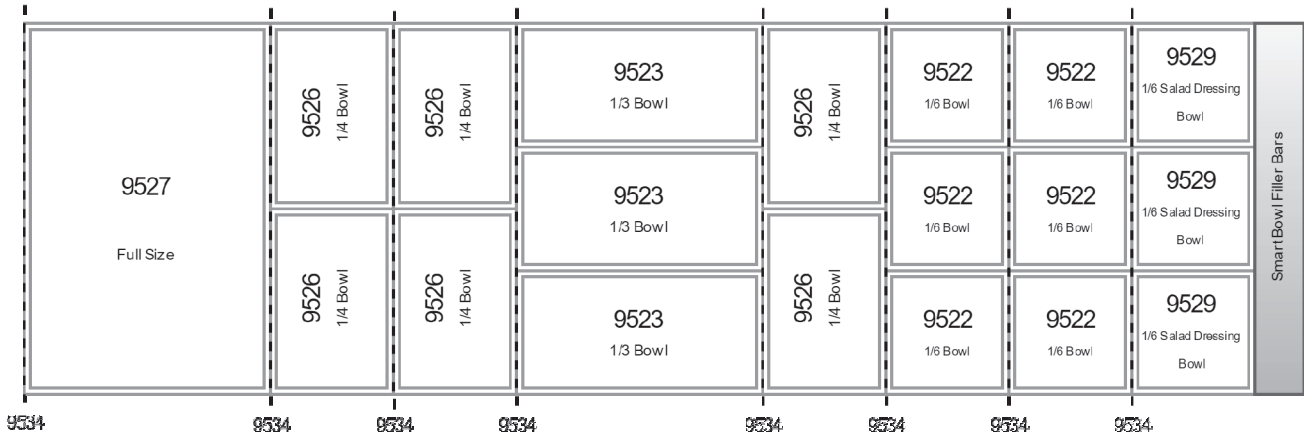

Smart Bowls - 6" Depth

9529	Dressing Container 1/6 Size	6.35" x 6.7" x 6" high
9537	1/3 Size	12.7" x 6.7" x 6" high
9538	2/3 Size	12.7" x 13.4" x 6" high
9539	1/2 Size	12.7" x 10.05" x 6" high
9540	1/4 Size	6.35" x 10.05" x 6" high
9541	Full Size	12.7" x 20.1" x 6" high
9542	Shotgun	6.35" x 20.1" x 6" high

Smart Bowls - 1-1/2" Depth

9550	1/3 Size	12.7" x 6.7" x 1.5" high
9551	1/2 Size	12.7" x 10.05" x 1.5" high
9552	Full Size	12.7" x 20.1" x 1.5" high
9553	Shotgun	6.35" x 20.1" x 1.5" high

Support & Adapter Bars

9534	Support Bar	20 7/8" x 1/2"
9535	Cross Support	13 1/16" x 1/2"

When ordering please indicate NSF-7 well manufacturer & model number. The smart bowl system is adaptable to any manufacturer. Non NSF-7 Mechanical Wells require custom measurements & fillers to work with the Smart Bowl System.

*All bowls are available in 6" depths

SETUP INCLUDES:

Qty	Item #	Description	Dimensions
6	9522	Smart Bowl 1/6 Size	6.35" x 6.7" x 3"
3	9523	Smart Bowl 1/3 Size	12.7" x 6.7" x 3"
6	9526	Smart Bowl 1/4 Size	6.35" x 10.05" x 3"
1	9527	Smart Bowl Full Size	12.7" x 20.1" x 3"
3	9529	Smart Bowl 1/6 Salad Dressing	6.35" x 6.7" x 6"
8	9534	Support Bar	20 7/8" x 1/2"
1		Smart Bowl Filler Bars	Varies per manufacturer. Please indicate Manufacturer & Model Number when ordering.