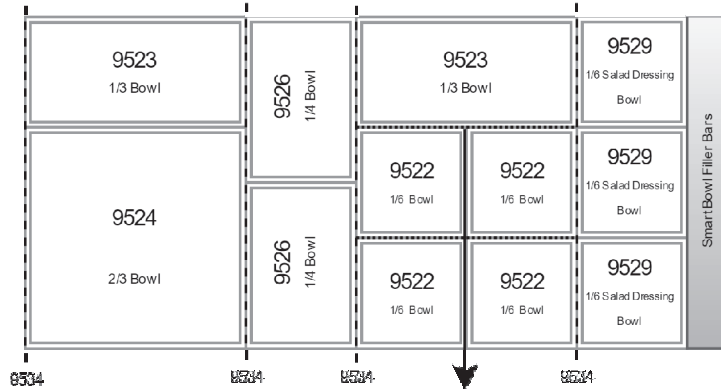

3 WELL - SUGGESTED LAYOUT FOR SMART BOWLS

SETUP INCLUDES:

Qty	Item #	Description	Dimensions
3	9523	Smart Bowl 1/3rd Size	12.7" x 6.7" x 3"
1	9527	Smart Bowl Full Size	12.7" x 20.1" x 3"
4	9526	Smart Bowl 1/4th Size	6.35" x 10.05" x 3"
4	9534	Support Bar	20 7/8" x 1/2"
1		Smart Bowl Filler Bars	Varies per manufacturer. Please indicate Manufacturer & Model Number when ordering.

3 WELL - SUGGESTED LAYOUT FOR SMART BOWLS

*All bowls are available in 6" depths

SETUP INCLUDES:

Qty	Item #	Description	Dimensions
3	9522	Smart Bowl 1/6th Size	6.35" x 6.7" x 3"
2	9525	Smart Bowl 1/2 Size	12.7" x 10.05" x 3"
2	9526	Smart Bowl 1/4th Size	6.35" x 10.05" x 3"
1	9528	Smart Bowl Shotgun	6.35" x 20.1" x 3"
3	9529	Smart Bowl 1/6 th Salad Dressing	6.35" x 6.7" x 6"
5	9534	Support Bar	20 7/8" x 1/2"
1		Smart Bowl Filler Bars	Varies per manufacturer. Please indicate Manufacturer & Model Number when ordering.

3 WELL - SUGGESTED LAYOUT FOR SMART BOWLS

*All bowls are available in 6" depths

9535
Cross Support Bar

SETUP INCLUDES:

Qty	Item #	Description	Dimensions
2	9523	Smart Bowl 1/3rd Size	12.7" x 6.7" x 3"
1	9524	Smart Bowl 2/3rd Size	12.7" x 13.4" x 3"
2	9526	Smart Bowl 1/4th Size	6.35" x 10.05" x 3"
4	9522	Smart Bowl 1/6th Size	6.35" x 6.7" x 3"
3	9529	Smart Bowl 1/6 th Salad Dressing	6.35" x 6.7" x 6"
4	9534	Support Bar	20 7/8" x 1/2"
2	9535	Cross Support	13 1/16" x 1/2"
1		Smart Bowl Filler Bars	Varies per manufacturer. Please indicate Manufacturer & Model Number when ordering.