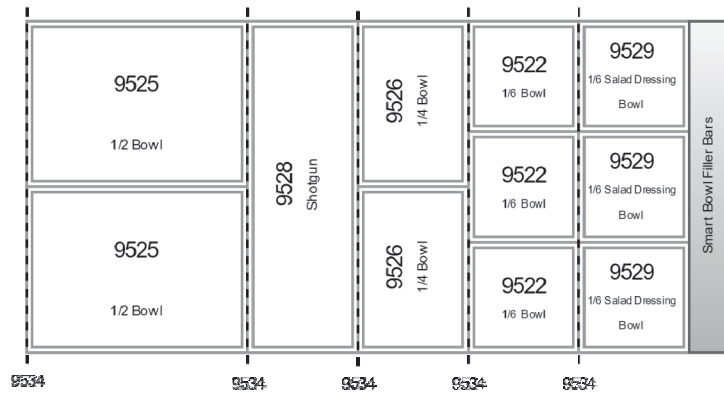

4 WELL - SUGGESTED LAYOUT FOR SMART BOWLS

*All bowls are available in 6" depths

SETUP INCLUDES:

Qty	Item #	Description	Dimensions
6	9522	Smart Bowl 1/6th Size	6.35" x 6.7" x 3"
2	9525	Smart Bowl 1/2 Size	12.7" x 10.05" x 3"
4	9526	Smart Bowl 1/4th Size	6.35" x 10.05" x 3"
1	9528	Smart Bowl Shotgun	6.35" x 20.1" x 3"
3	9529	Smart Bowl 1/6 th Salad Dressing	6.35" x 6.7" x 6"
7	9534	Support Bar	20 7/8" x 1/2"
1		Smart Bowl Filler Bars	Varies per manufacturer. Please indicate Manufacturer & Model Number when ordering.

4 WELL - SUGGESTED LAYOUT FOR SMART BOWLS

SETUP INCLUDES:

Qty	Item #	Description	Dimensions
9	9522	Smart Bowl 1/6th Size	6.35" x 6.7" x 3"
1	9523	Smart Bowl 1/3rd Size	12.7" x 6.7" x 3"
1	9524	Smart Bowl 2/3rd Size	12.7" x 13.4" x 3"
2	9525	Smart Bowl 1/2 Size	12.7" x 10.05" x 3"
2	9526	Smart Bowl 1/4th Size	6.35" x 10.05" x 3"
3	9529	Smart Bowl 1/6 th Salad Dressing	6.35" x 6.7" x 6"
5	9534	Support Bar	20 7/8" x 1/2"
3	9535	Cross Support	13 1/16" x 1/2"
1		Smart Bowl Filler Bars	Varies per manufacturer. Please indicate Manufacturer & Model Number when ordering.

3 WELL - SUGGESTED LAYOUT FOR SMART BOWLS

SETUP INCLUDES:

Qty	Item #	Description	Dimensions
3	9523	Smart Bowl 1/3rd Size	12.7" x 6.7" x 3"
1	9527	Smart Bowl Full Size	12.7" x 20.1" x 3"
4	9526	Smart Bowl 1/4th Size	6.35" x 10.05" x 3"
4	9534	Support Bar	20 7/8" x 1/2"
1		Smart Bowl Filler Bars	Varies per manufacturer. Please indicate Manufacturer & Model Number when ordering.

3 WELL - SUGGESTED LAYOUT FOR SMART BOWLS

*All bowls are available in 6" depths

SETUP INCLUDES:

Qty	Item #	Description	Dimensions
3	9522	Smart Bowl 1/6th Size	6.35" x 6.7" x 3"
2	9525	Smart Bowl 1/2 Size	12.7" x 10.05" x 3"
2	9526	Smart Bowl 1/4th Size	6.35" x 10.05" x 3"
1	9528	Smart Bowl Shotgun	6.35" x 20.1" x 3"
3	9529	Smart Bowl 1/6 th Salad Dressing	6.35" x 6.7" x 6"
5	9534	Support Bar	20 7/8" x 1/2"
1		Smart Bowl Filler Bars	Varies per manufacturer. Please indicate Manufacturer & Model Number when ordering.