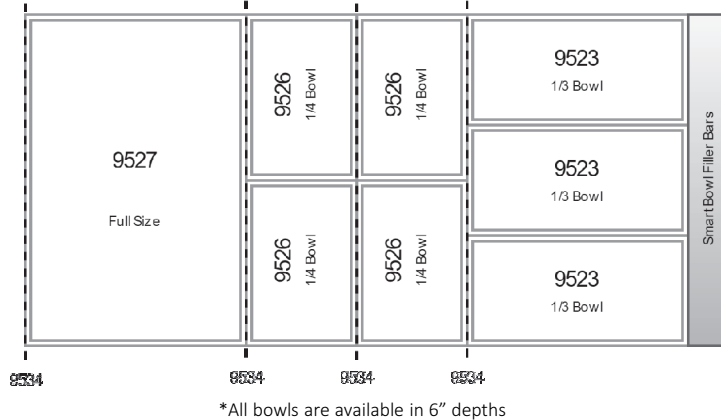

4 WELL - SUGGESTED LAYOUT FOR SMART BOWLS

*All bowls are available in 6" depths

SETUP INCLUDES:

Qty	Item #	Description	Dimensions
1	9527	Smart Bowl Full Size	12.7" x 20.1" x 3"
4	9526	Smart Bowl 1/4th Size	6.35" x 10.05" x 3"
3	9523	Smart Bowl 1/3rd Size	12.7" x 6.7" x 3"
3	9522	Smart Bowl 1/6th Size	6.35" x 6.7" x 3"
3	9529	Smart Bowl 1/6 th Salad Dressing	6.35" x 6.7" x 6"
6	9534	Support Bar	20 7/8" x 1/2"
1		Smart Bowl Filler Bars	Varies per manufacturer. Please indicate Manufacturer & Model Number when ordering.

4 WELL - SUGGESTED LAYOUT FOR SMART BOWLS

*All bowls are available in 6" depths

SETUP INCLUDES:

Qty	Item #	Description	Dimensions
6	9522	Smart Bowl 1/6th Size	6.35" x 6.7" x 3"
2	9525	Smart Bowl 1/2 Size	12.7" x 10.05" x 3"
4	9526	Smart Bowl 1/4th Size	6.35" x 10.05" x 3"
1	9528	Smart Bowl Shotgun	6.35" x 20.1" x 3"
3	9529	Smart Bowl 1/6 th Salad Dressing	6.35" x 6.7" x 6"
7	9534	Support Bar	20 7/8" x 1/2"
1		Smart Bowl Filler Bars	Varies per manufacturer. Please indicate Manufacturer & Model Number when ordering.

4 WELL - SUGGESTED LAYOUT FOR SMART BOWLS

SETUP INCLUDES:

Qty	Item #	Description	Dimensions
9	9522	Smart Bowl 1/6th Size	6.35" x 6.7" x 3"
1	9523	Smart Bowl 1/3rd Size	12.7" x 6.7" x 3"
1	9524	Smart Bowl 2/3rd Size	12.7" x 13.4" x 3"
2	9525	Smart Bowl 1/2 Size	12.7" x 10.05" x 3"
2	9526	Smart Bowl 1/4th Size	6.35" x 10.05" x 3"
3	9529	Smart Bowl 1/6 th Salad Dressing	6.35" x 6.7" x 6"
5	9534	Support Bar	20 7/8" x 1/2"
3	9535	Cross Support	13 1/16" x 1/2"
1		Smart Bowl Filler Bars	Varies per manufacturer. Please indicate Manufacturer & Model Number when ordering.

3 WELL - SUGGESTED LAYOUT FOR SMART BOWLS

SETUP INCLUDES:

Qty	Item #	Description	Dimensions
3	9523	Smart Bowl 1/3rd Size	12.7" x 6.7" x 3"
1	9527	Smart Bowl Full Size	12.7" x 20.1" x 3"
4	9526	Smart Bowl 1/4th Size	6.35" x 10.05" x 3"
4	9534	Support Bar	20 7/8" x 1/2"
1		Smart Bowl Filler Bars	Varies per manufacturer. Please indicate Manufacturer & Model Number when ordering.