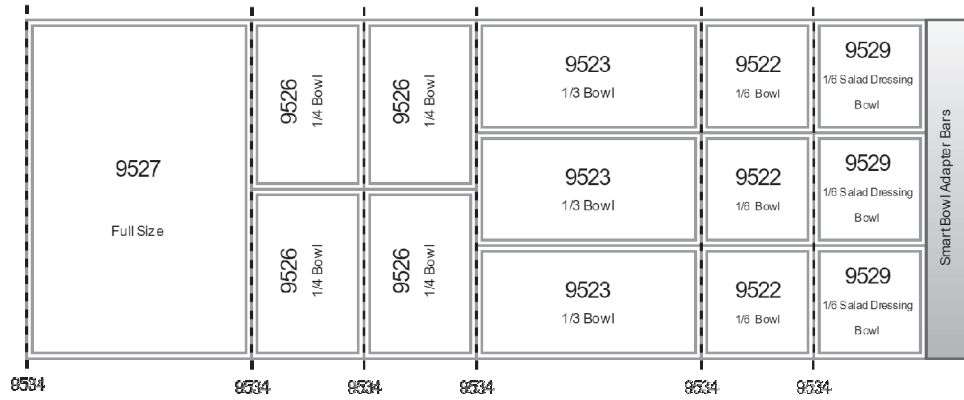

5 WELL - SUGGESTED LAYOUT FOR SMART BOWLS

*All bowls are available in 6" depths

SETUP INCLUDES:

Qty	Item #	Description	Dimensions
6	9522	Smart Bowl 1/6th Size	6.35" x 6.7" x 3"
3	9523	Smart Bowl 1/3rd Size	12.7" x 6.7" x 3"
2	9525	Smart Bowl 1/2 Size	12.7" x 10.05" x 3"
4	9526	Smart Bowl 1/4th Size	6.35" x 10.05" x 3"
1	9528	Smart Bowl Shotgun	6.35" x 20.1" x 3"
3	9529	Smart Bowl 1/6 th Salad Dressing	6.35" x 6.7" x 6"
8	9534	Support Bar	20 7/8" x 1/2"
1		Smart Bowl Filler Bars	Varies per manufacturer. Please indicate Manufacturer & Model Number when ordering.

5 WELL - SUGGESTED LAYOUT FOR SMART BOWLS

*All bowls are available in 6" depths

9535
Cross Support Bar

SETUP INCLUDES:

Qty	Item #	Description	Dimensions
8	9522	Smart Bowl 1/6th Size	6.35" x 6.7" x 3"
3	9523	Smart Bowl 1/3rd Size	12.7" x 6.7" x 3"
1	9524	Smart Bowl 2/3rd Size	12.7" x 13.4" x 3"
4	9526	Smart Bowl 1/4th Size	6.35" x 10.05" x 3"
1	9528	Smart Bowl Shotgun	6.35" x 20.1" x 3"
3	9529	Smart Bowl 1/6 th Salad Dressing	6.35" x 6.7" x 6"
8	9534	Support Bar	20 7/8" x 1/2"
1	9535	Cross Support	13 1/16" x 1/2"
1		Smart Bowl Filler Bars	Varies per manufacturer. Please indicate Manufacturer & Model Number when ordering.

4 WELL - SUGGESTED LAYOUT FOR SMART BOWLS

*All bowls are available in 6" depths

SETUP INCLUDES:

Qty	Item #	Description	Dimensions
1	9527	Smart Bowl Full Size	12.7" x 20.1" x 3"
4	9526	Smart Bowl 1/4th Size	6.35" x 10.05" x 3"
3	9523	Smart Bowl 1/3rd Size	12.7" x 6.7" x 3"
3	9522	Smart Bowl 1/6th Size	6.35" x 6.7" x 3"
3	9529	Smart Bowl 1/6 th Salad Dressing	6.35" x 6.7" x 6"
6	9534	Support Bar	20 7/8" x 1/2"
1		Smart Bowl Filler Bars	Varies per manufacturer. Please indicate Manufacturer & Model Number when ordering.