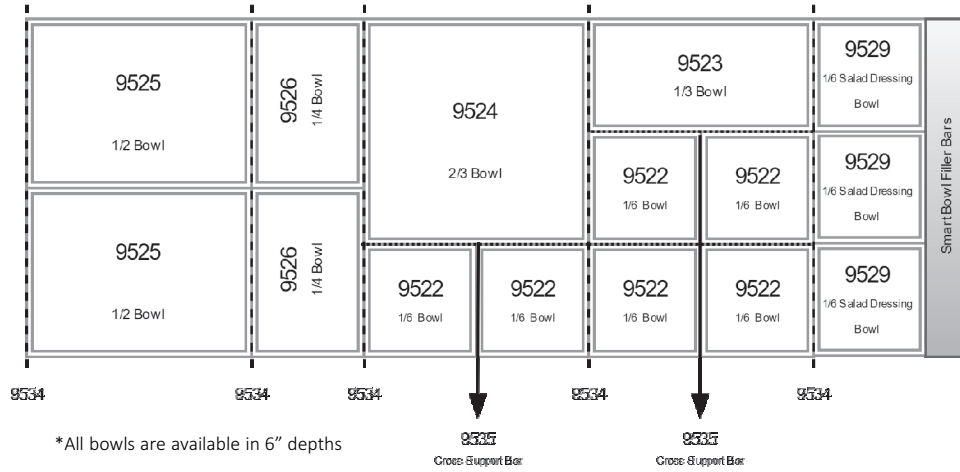

4 WELL - SUGGESTED LAYOUT FOR SMART BOWLS

*All bowls are available in 6" depths

SETUP INCLUDES:

Qty	Item #	Description	Dimensions
1	9527	Smart Bowl Full Size	12.7" x 20.1" x 3"
4	9526	Smart Bowl 1/4th Size	6.35" x 10.05" x 3"
3	9523	Smart Bowl 1/3rd Size	12.7" x 6.7" x 3"
3	9522	Smart Bowl 1/6th Size	6.35" x 6.7" x 3"
3	9529	Smart Bowl 1/6 th Salad Dressing	6.35" x 6.7" x 6"
6	9534	Support Bar	20 7/8" x 1/2"
1		Smart Bowl Filler Bars	Varies per manufacturer. Please indicate Manufacturer & Model Number when ordering.

4 WELL - SUGGESTED LAYOUT FOR SMART BOWLS

*All bowls are available in 6" depths

SETUP INCLUDES:

Qty	Item #	Description	Dimensions
6	9522	Smart Bowl 1/6th Size	6.35" x 6.7" x 3"
2	9525	Smart Bowl 1/2 Size	12.7" x 10.05" x 3"
4	9526	Smart Bowl 1/4th Size	6.35" x 10.05" x 3"
1	9528	Smart Bowl Shotgun	6.35" x 20.1" x 3"
3	9529	Smart Bowl 1/6 th Salad Dressing	6.35" x 6.7" x 6"
7	9534	Support Bar	20 7/8" x 1/2"
1		Smart Bowl Filler Bars	Varies per manufacturer. Please indicate Manufacturer & Model Number when ordering.

4 WELL - SUGGESTED LAYOUT FOR SMART BOWLS

SETUP INCLUDES:

Qty	Item #	Description	Dimensions
9	9522	Smart Bowl 1/6th Size	6.35" x 6.7" x 3"
1	9523	Smart Bowl 1/3rd Size	12.7" x 6.7" x 3"
1	9524	Smart Bowl 2/3rd Size	12.7" x 13.4" x 3"
2	9525	Smart Bowl 1/2 Size	12.7" x 10.05" x 3"
2	9526	Smart Bowl 1/4th Size	6.35" x 10.05" x 3"
3	9529	Smart Bowl 1/6 th Salad Dressing	6.35" x 6.7" x 6"
5	9534	Support Bar	20 7/8" x 1/2"
3	9535	Cross Support	13 1/16" x 1/2"
1		Smart Bowl Filler Bars	Varies per manufacturer. Please indicate Manufacturer & Model Number when ordering.